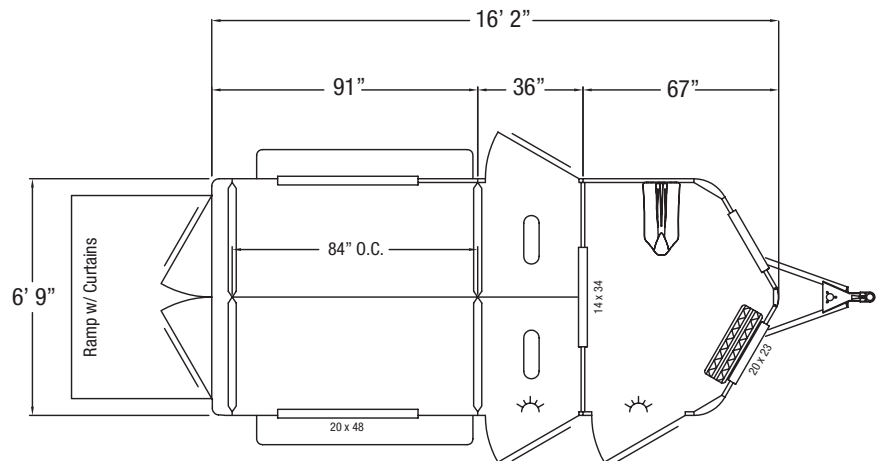

All dimensions are approximate. Photos may show options. Due to constant product improvements, specifications, component parts, standard and optional equipment are subject to change without notice or obligation. Refer to standard and special features for specifics. See your dealer for warranty details. 2024 © Sundowner Trailers, Inc. (08.15.24)

SUNDOWNER TRAILERS, INC.

9805 OK Highway 48 South • Coleman, Oklahoma 73432-8523

800-438-4294 • sundownertrailer.com